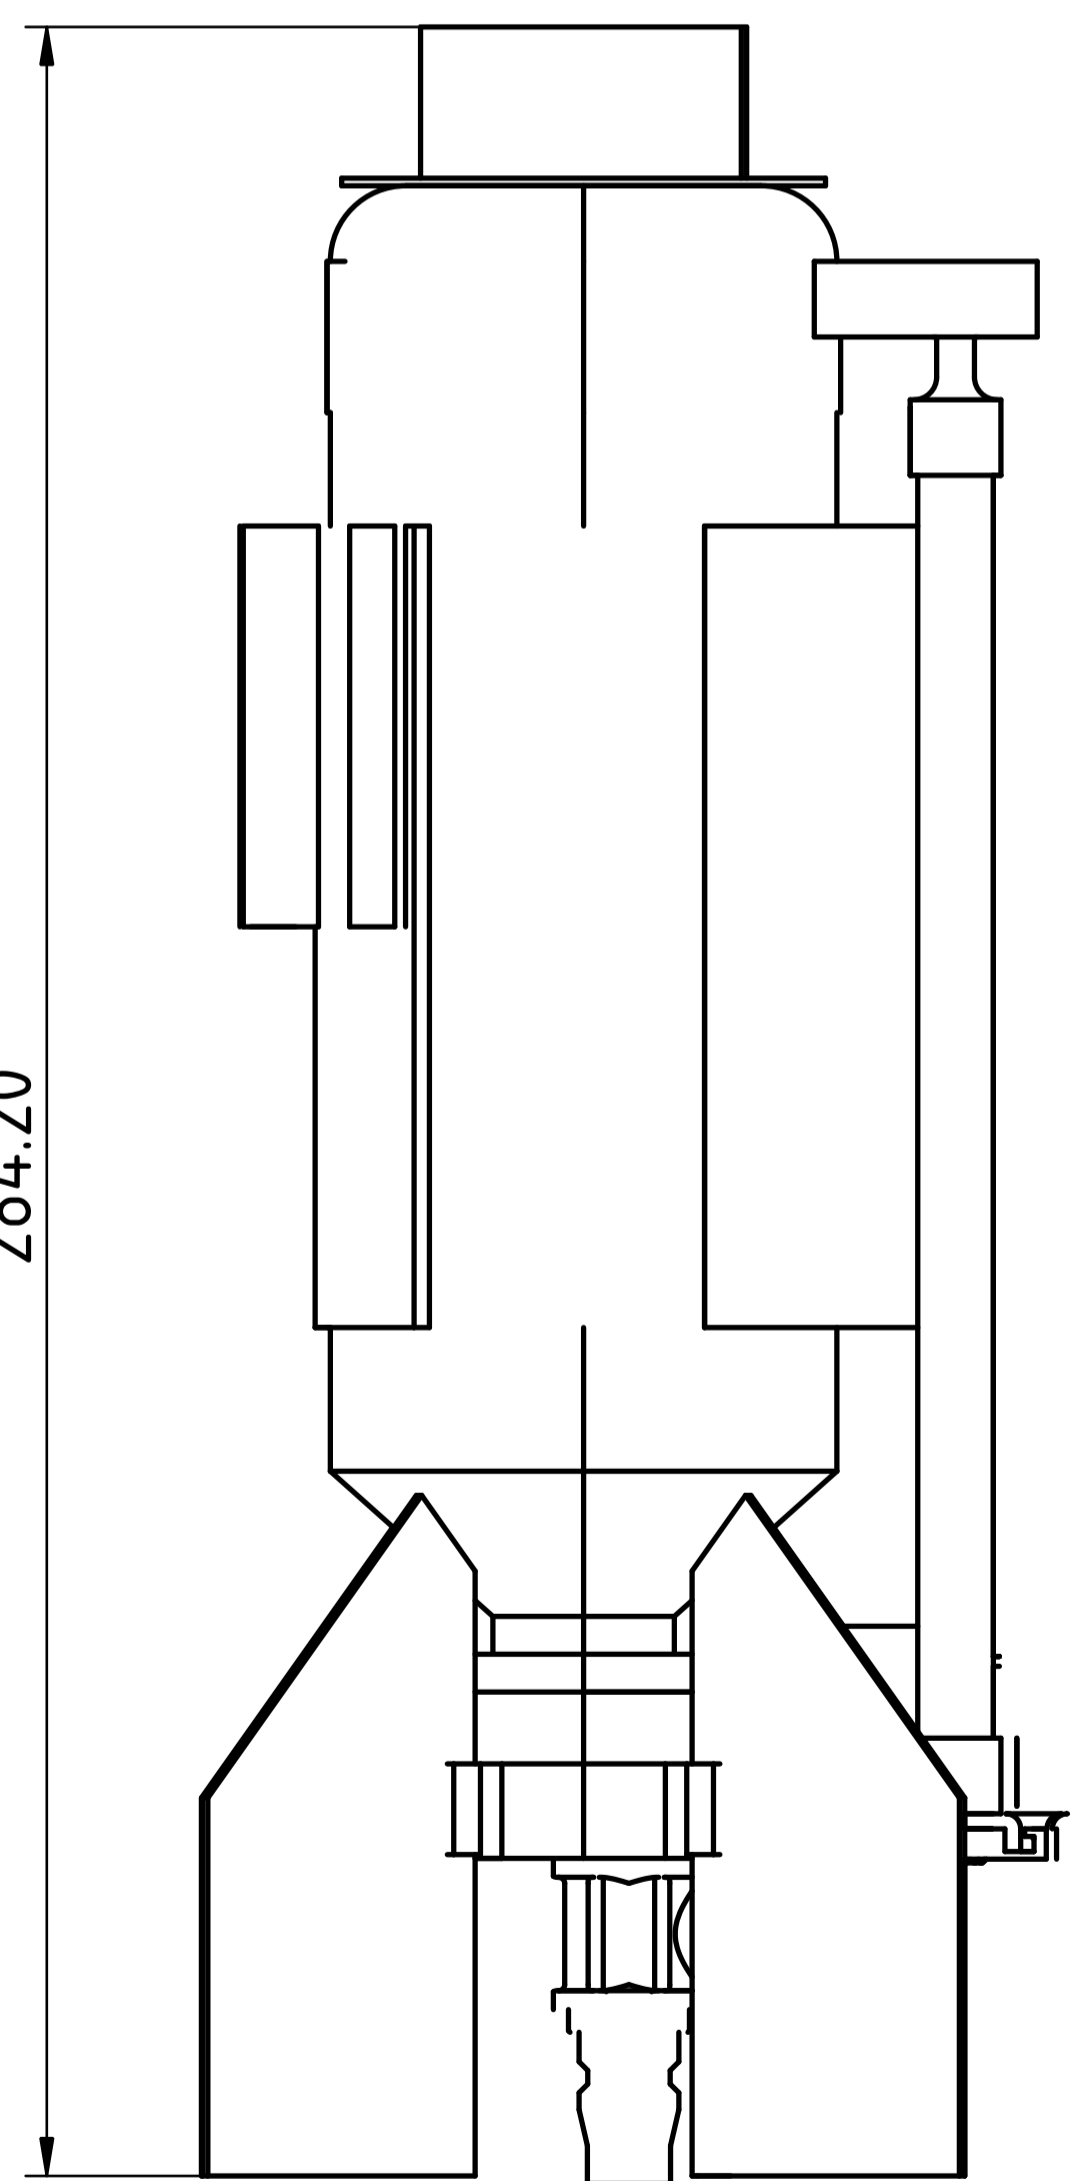

Top

Left

Front

Author: Cosmo Craft	Legal owner: -	Scale: 1:1	Sheet: 1 of 1
Appr.: -		Toler.: -	Size: A1
TITLE: Space Probe Contest 2021 Cosmo Craft		Part material: -	Part number: -
		Drawing no.: -	
		Date: 2021-09-04	Revision: 1
Document type: Mechanical assembly drawing			