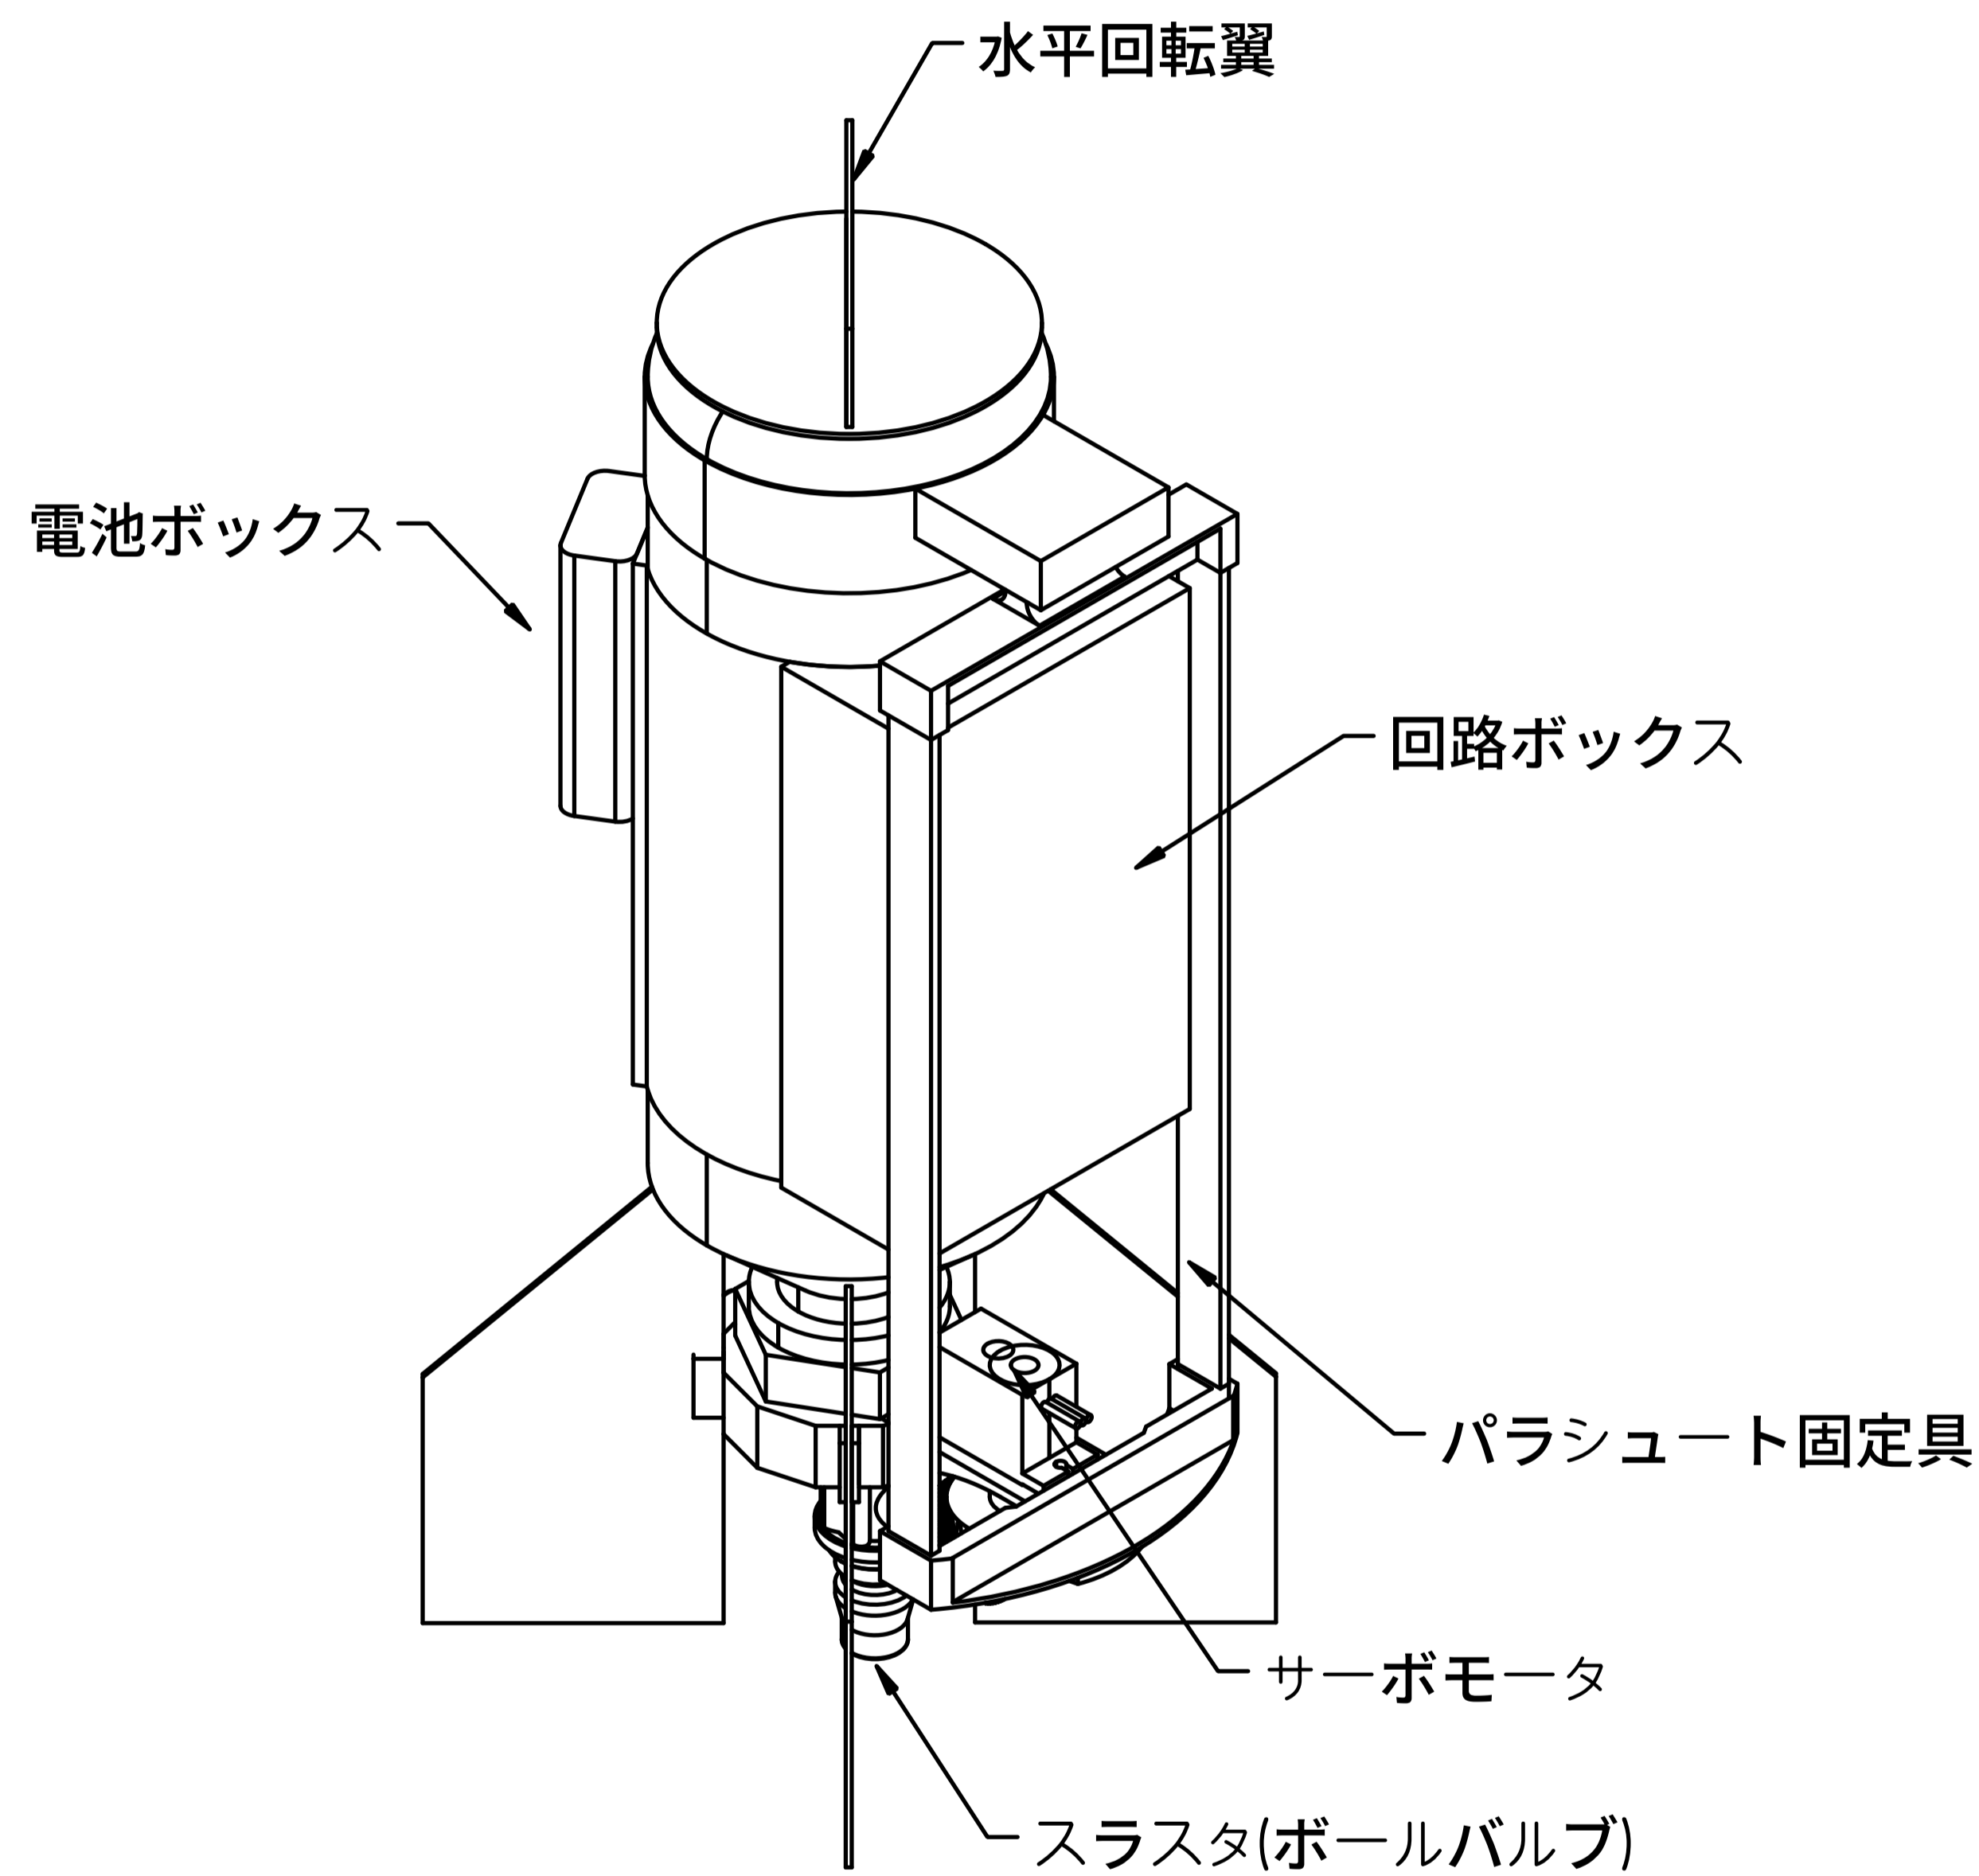

Top

Left

Front

Author: Cosmo Craft	Legal owner: -	Scale: 1:1	Sheet: 1 of 1
Appr.: -		Toler.: -	Size: A1
TITLE: Space Probe Contest 2021 Cosmo Craft		Part material: -	Part number: -
		Drawing no.: -	
		Date: 2021-09-04	Revision: 1
Document type: Mechanical assembly drawing			